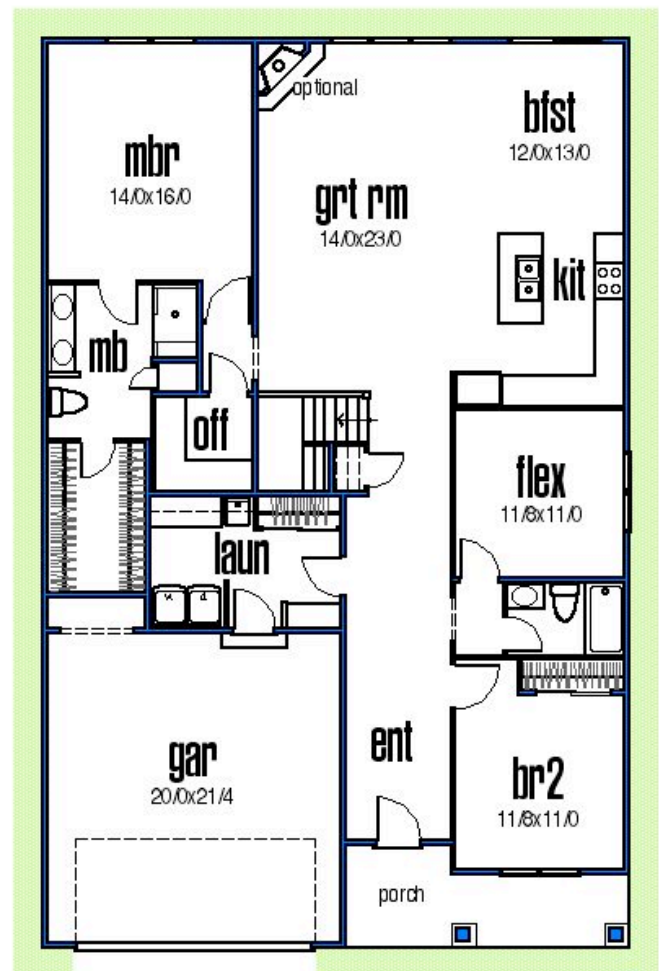

The "Boulder II"

Coblentz
Homes
Where Quality Is Built

main floor plan

1910 sq. ft.

Villas at Taramina

Boulder II Options

slab option

bedroom option