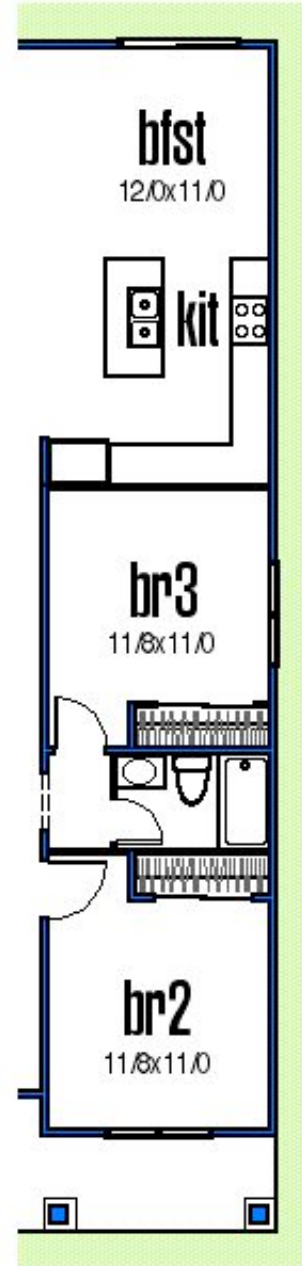

The "Boulder II"

Coblentz
Homes
Where Quality Is Built

main floor plan

1910 sq. ft.

Villas at Taramina

Boulder II Options

slab option

bedroom option